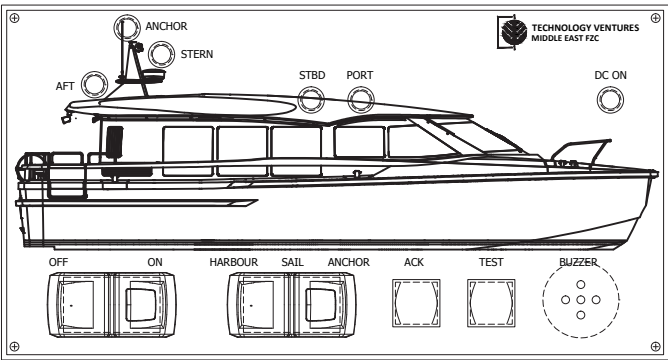

PVC & TRAFFOLYTE

SHORE POWER AVAILABLE

SYNCHRONISING SELECTOR

POS.	0-OFF
POS.	1-DG-1
POS.	2-DG-2
POS.	3-DG-3

- BUZZER
- HEATER
- WATER
- LIGHT

for advertising and
branding requirements...

BRANDING | ADVERTISING | METAL WORKS | SIGNAGE